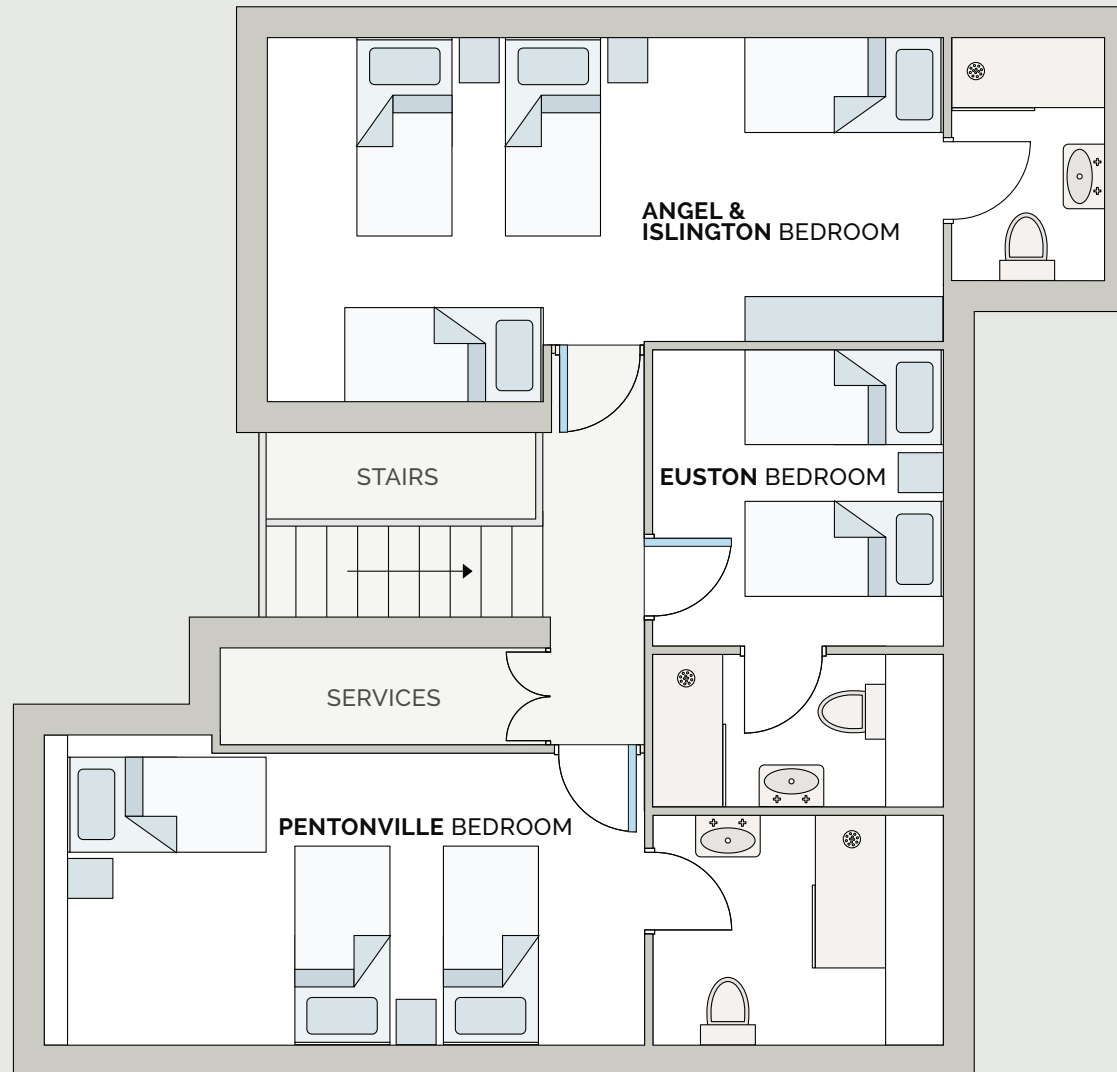

E: mail@londongroupaccommodation.co.uk

londongroupaccommodation.co.uk

RAVENSBOURNE HOUSE

GROUP ACCOMMODATION

FIRST FLOOR

5 Bedrooms. Sleeps 14.

RAVENSBOURNE HOUSE

28 Bromley Road, London SE6 2TP

T: +44 (0)20 8690 3092

M: +44 (0)77 1897 2284

E: mail@londongroupaccommodation.co.uk

londongroupaccommodation.co.uk

RAVENSBOURNE HOUSE

GROUP ACCOMMODATION

SECOND FLOOR

3 Bedrooms. Sleeps 9.