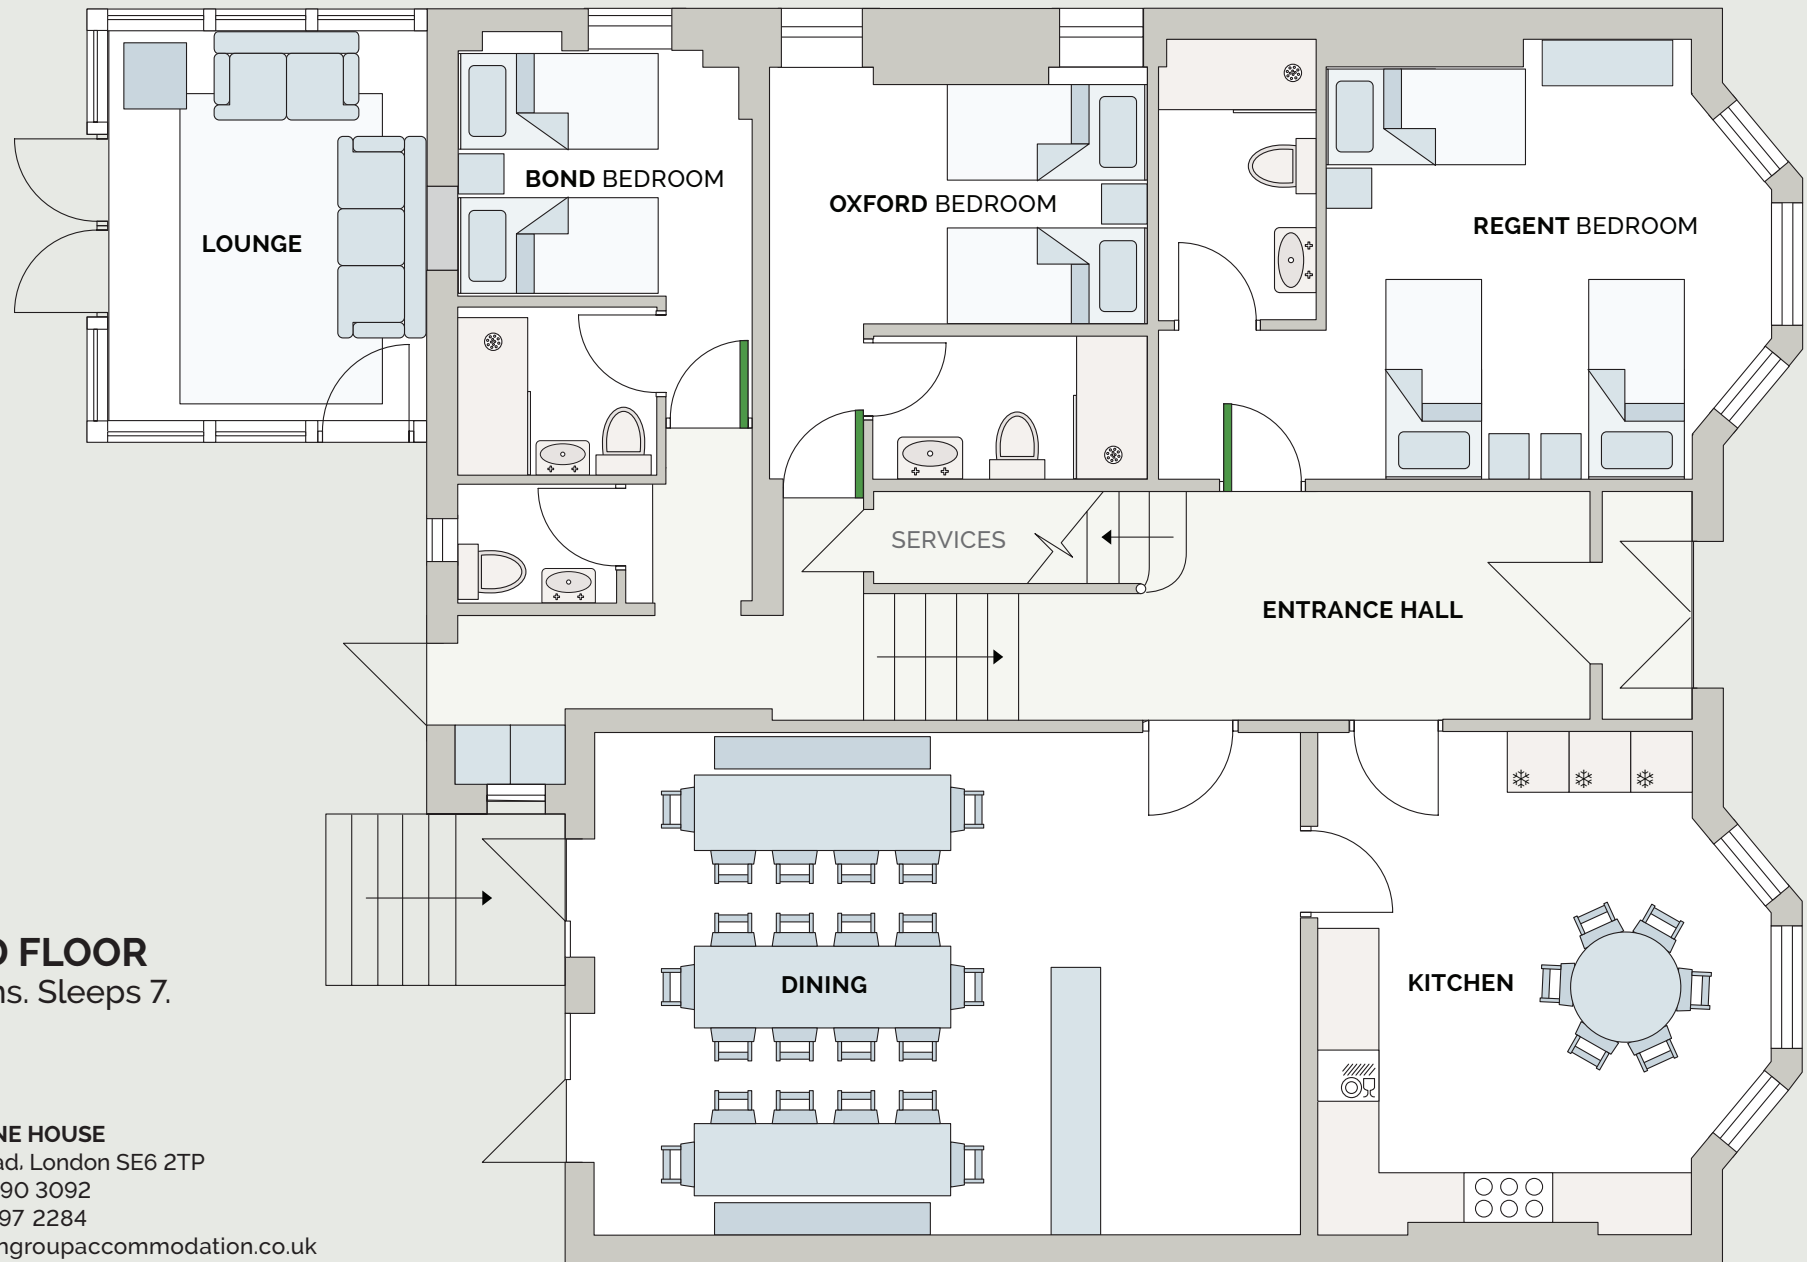

RAVENSBOURNE HOUSE

GROUP ACCOMMODATION

GROUND FLOOR

3 Bedrooms. Sleeps 7.

RAVENSBOURNE HOUSE

28 Bromley Road, London SE6 2TP

T: +44 (0)20 8690 3092

M: +44 (0)77 1897 2284

E: mail@londongroupaccommodation.co.uk

londongroupaccommodation.co.uk

RAVENSBOURNE HOUSE

GROUP ACCOMMODATION

FIRST FLOOR

5 Bedrooms. Sleeps 14.

RAVENSBOURNE HOUSE

28 Bromley Road, London SE6 2TP