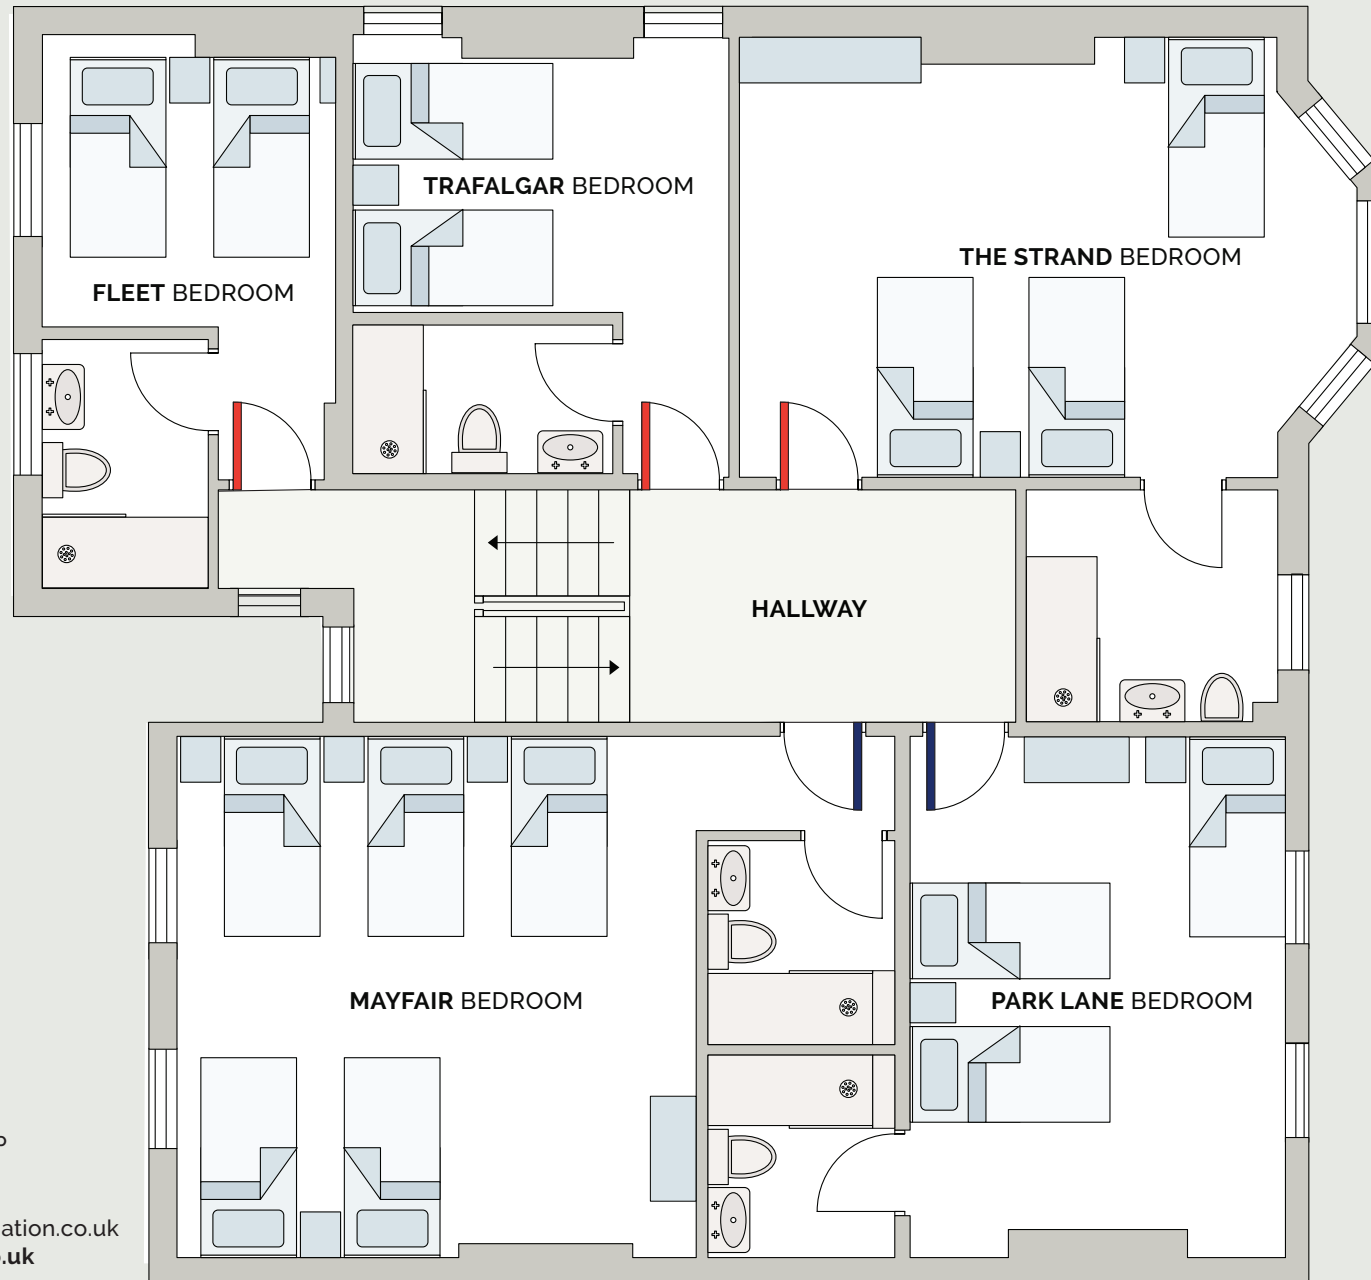

RAVENSBOURNE HOUSE

GROUP ACCOMMODATION

GROUND FLOOR

3 Bedrooms. Sleeps 7.

RAVENSBOURNE HOUSE

28 Bromley Road, London SE6 2TP

T: +44 (0)20 8690 3092

M: +44 (0)77 1897 2284

E: mail@londongroupaccommodation.co.uk

londongroupaccommodation.co.uk

RAVENSBOURNE HOUSE

GROUP ACCOMMODATION

FIRST FLOOR

5 Bedrooms. Sleeps 14.

RAVENSBOURNE HOUSE

28 Bromley Road, London SE6 2TP